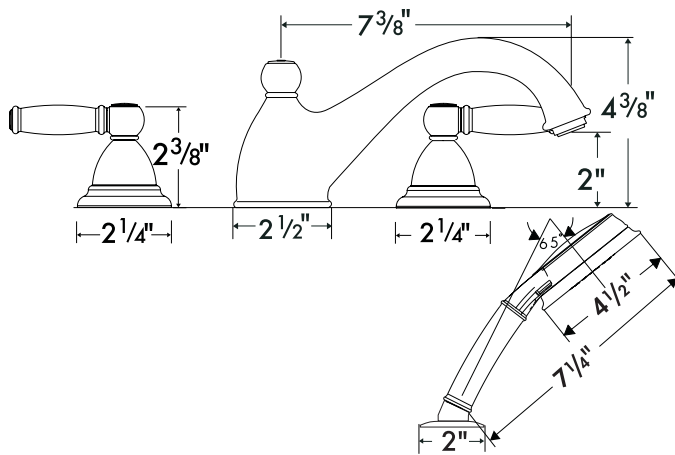

Available Finishes

Chrome	06110000
Oil Rubbed Bronze	06110620
Brushed Nickel	06110820

Required Accessories

Rough	06646000

The measurements shown are for reference only.

Products and specifications shown are subject to change without notice.

Specification sheet revised 12/2007

hansgrohe