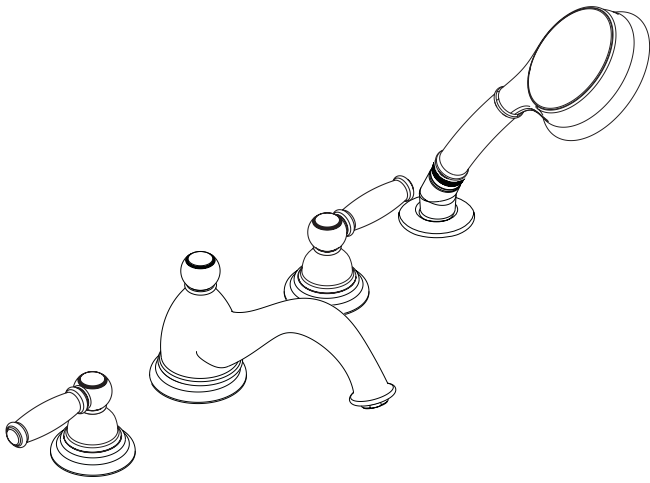

Limbo C Trim, 4-Hole Roman Tub Set

06110XX0

Product Features

- Lever handles
- Solid brass
- Deck mounted
- Handshower with three spray modes: full, massage, turbo
- Handshower flow rate 2.5 gpm max.
- Tub spout with diverter
- Protection against backflow provided by check valve

Code Compliance

This unit meets or exceeds the following:

- ASME A112.18.1
- CSA B125.1
- ANSI 117.1
- Listed by IAPMO
- Approved for use in Massachusetts

Available Finishes

Chrome	06110000
Oil Rubbed Bronze	06110620
Brushed Nickel	06110820

Required Accessories

Rough	06646000
-------	----------

The measurements shown are for reference only.

Products and specifications shown are subject to change without notice.

Specification sheet revised 12/2007